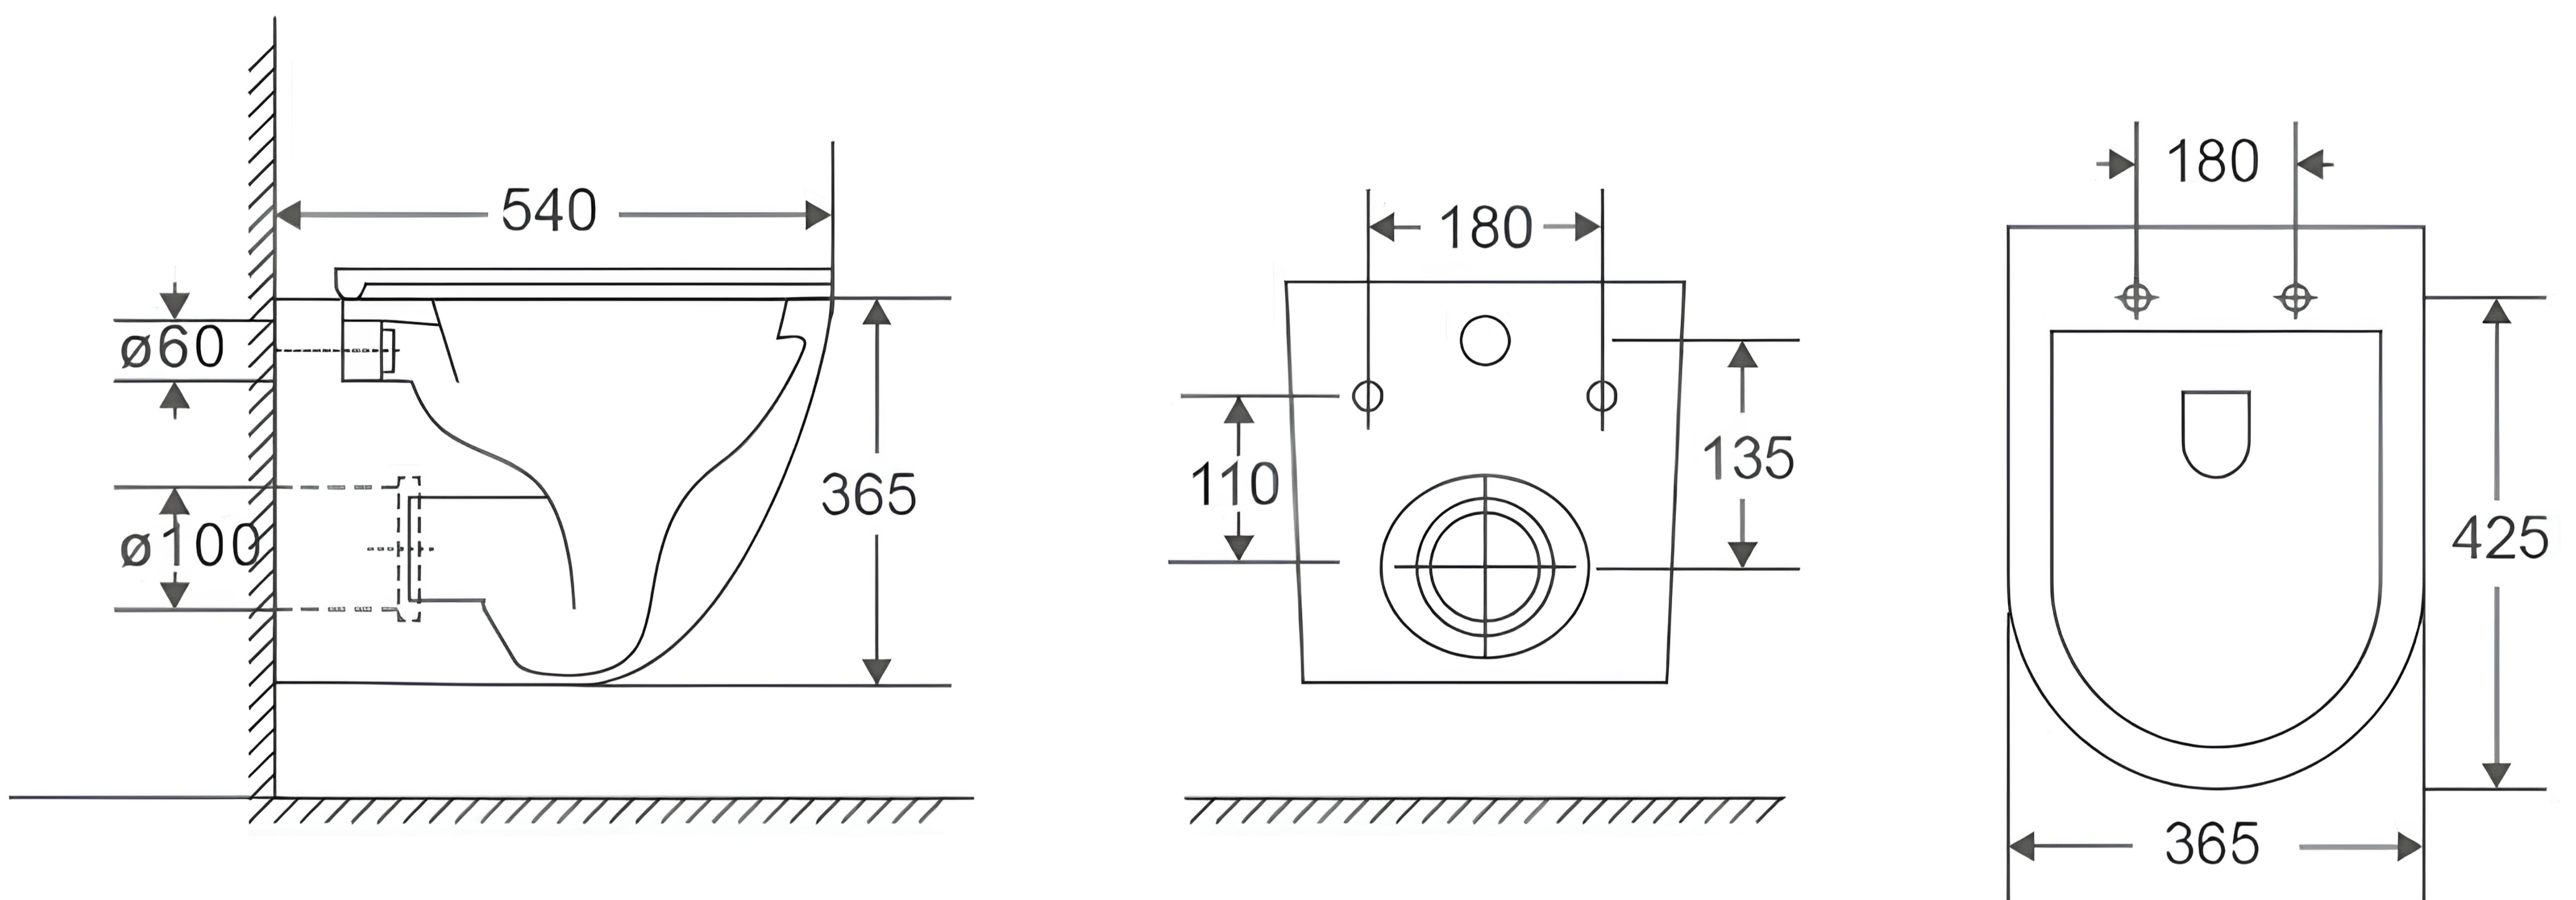

Generation 3 Rimless Tornado Quiet WC

Product Code : **1855**

Technical Drawing

All dimension are in **mm**